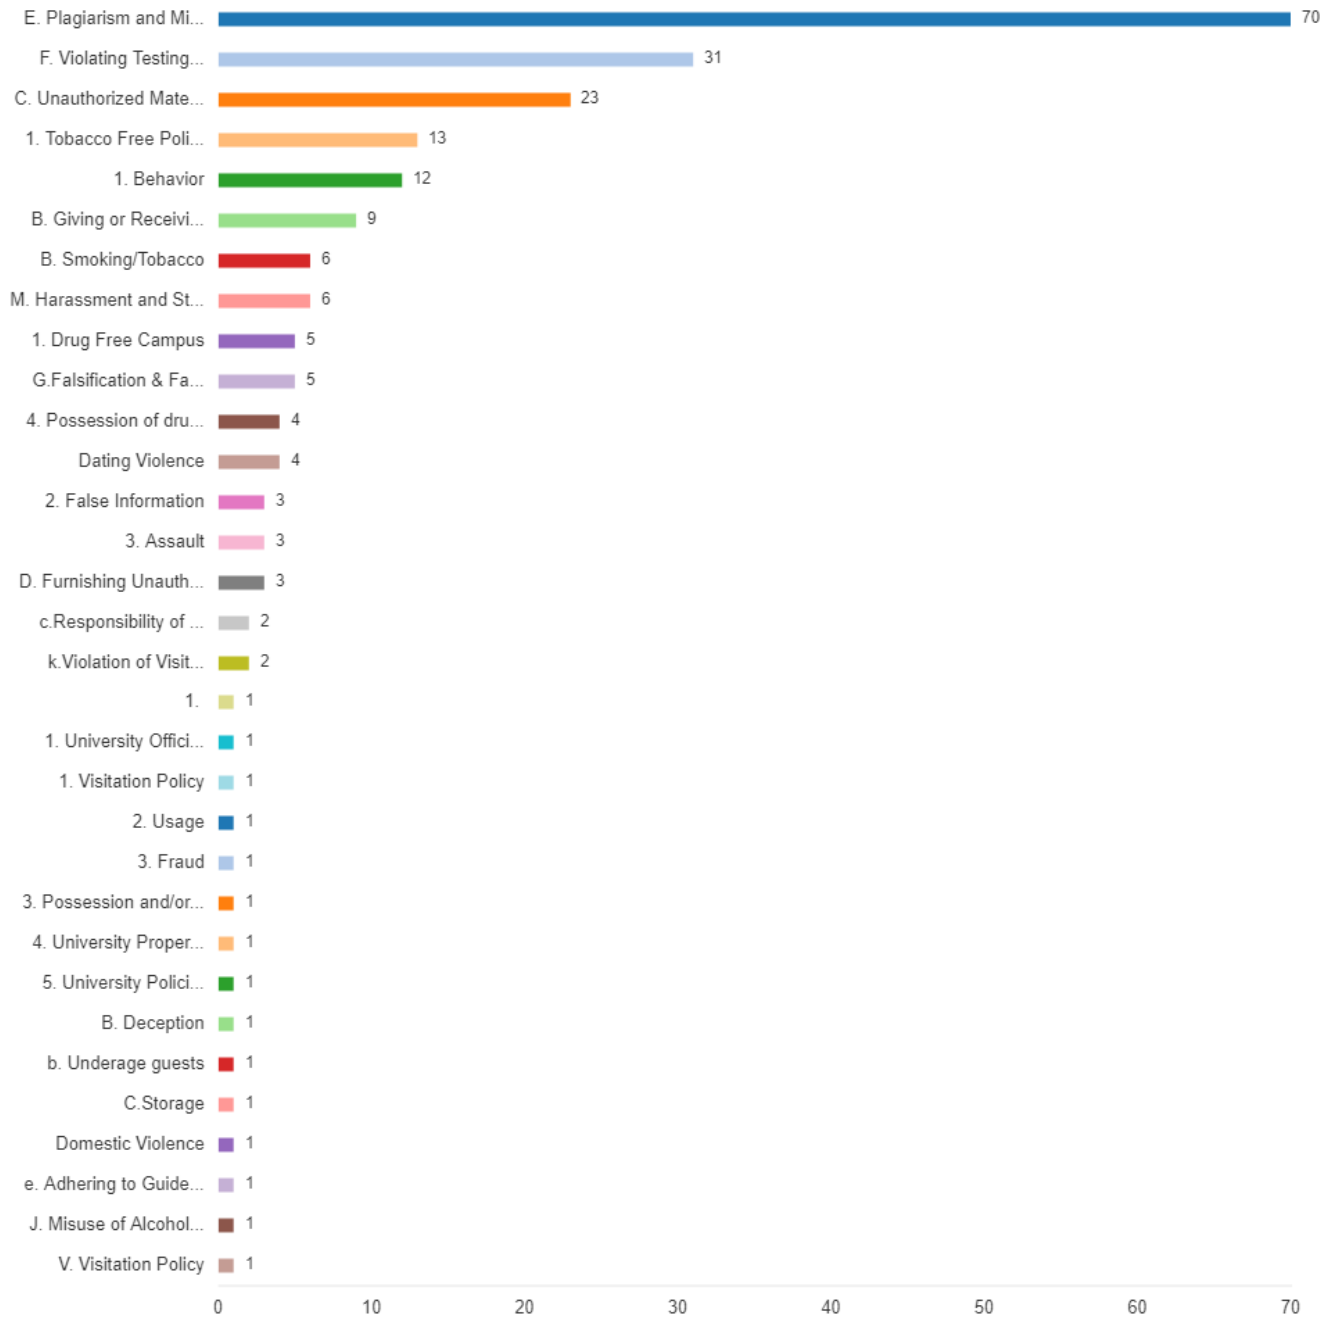

2019-2020 Office of Community Case Statistics

Violations

Assigned Sanctions

Violations by Gender and Class