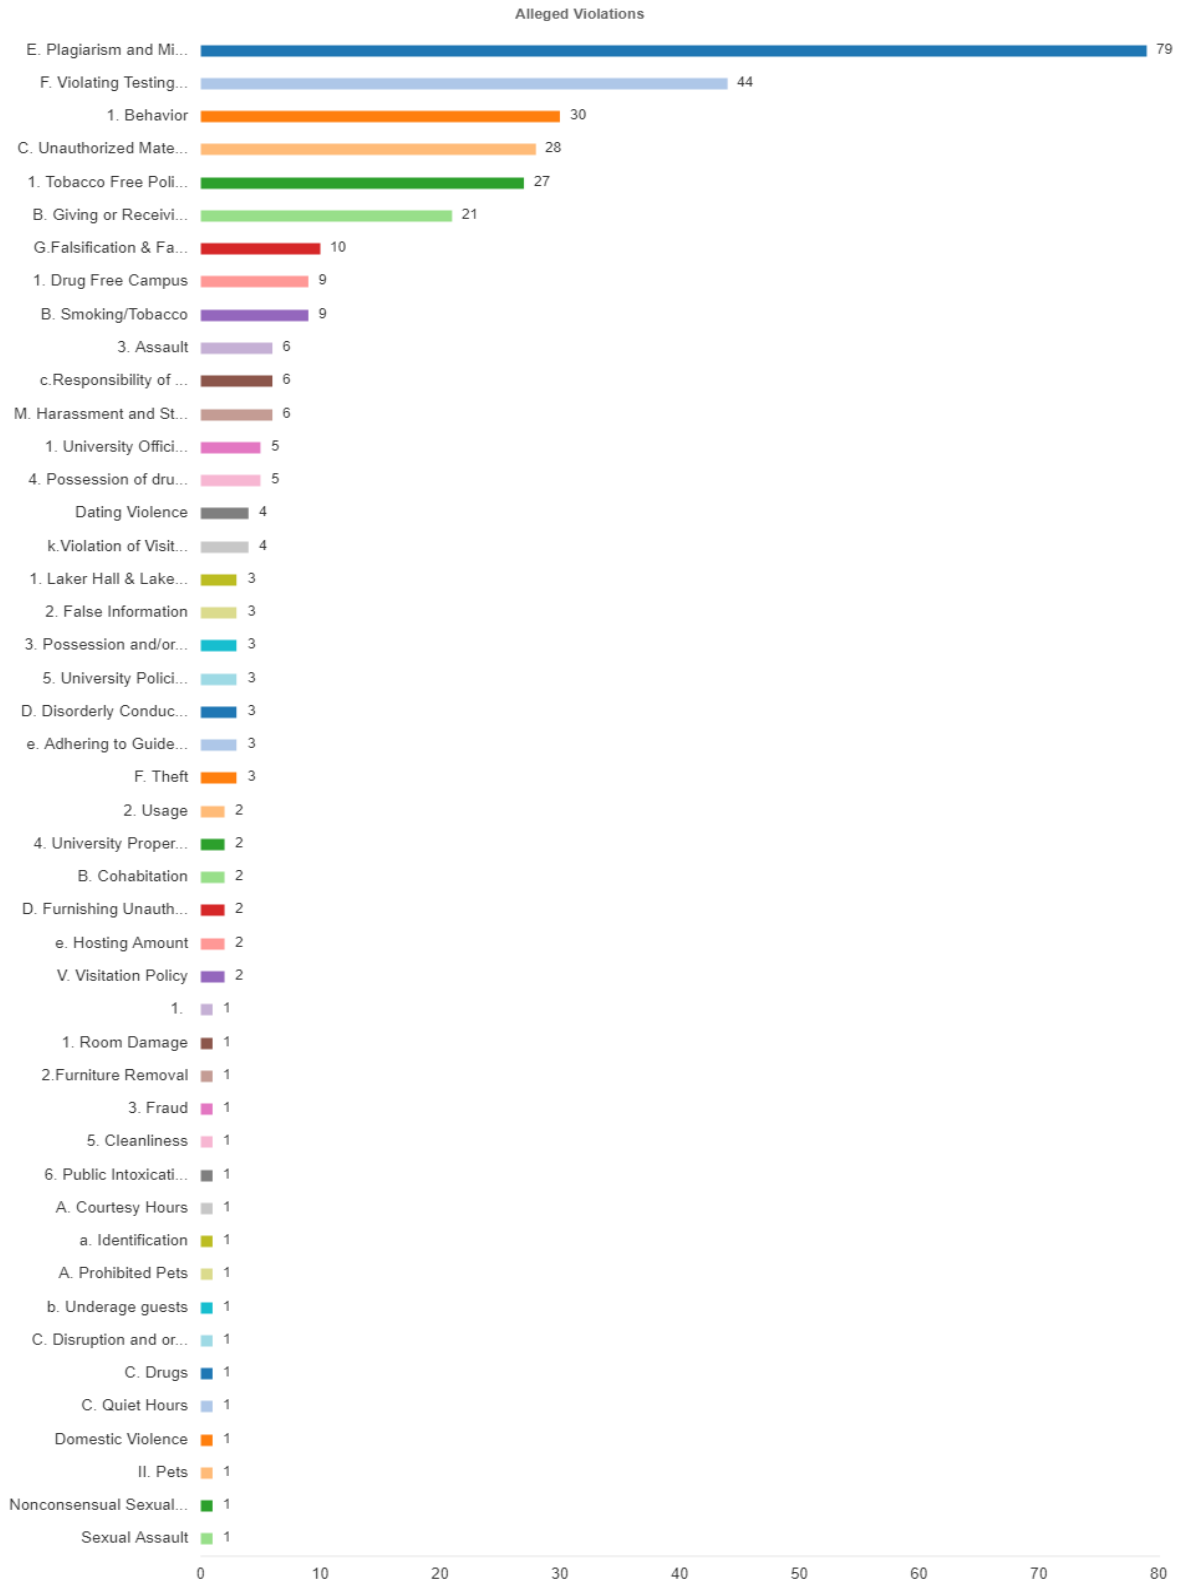

2019-2020 Office of Community Case Statistics

Violations

Assigned Sanctions

Violations by Gender and Class