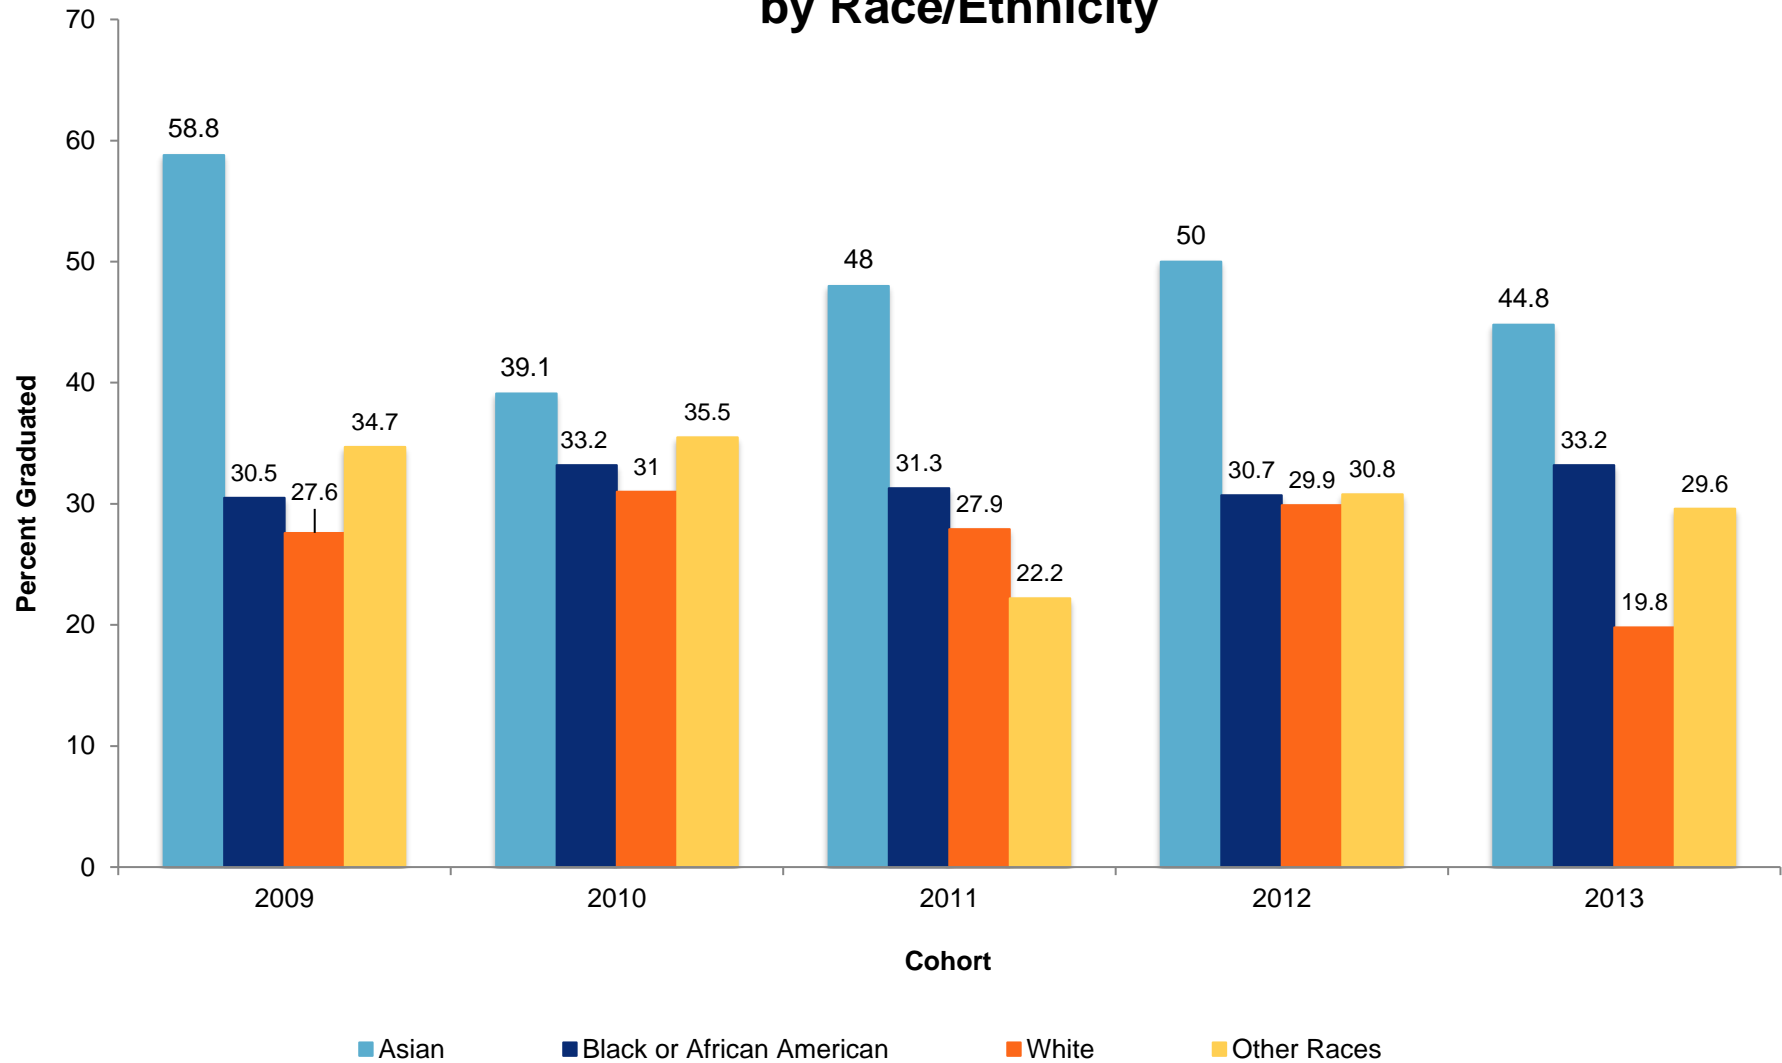

Six-Year Graduation Rates Bachelor's Degree Seeking First-Time, Full-Time Freshman by Race/Ethnicity

Note: Other Races represents the races who had less than 10 students in the cohort and could not be showed to protect student privacy.