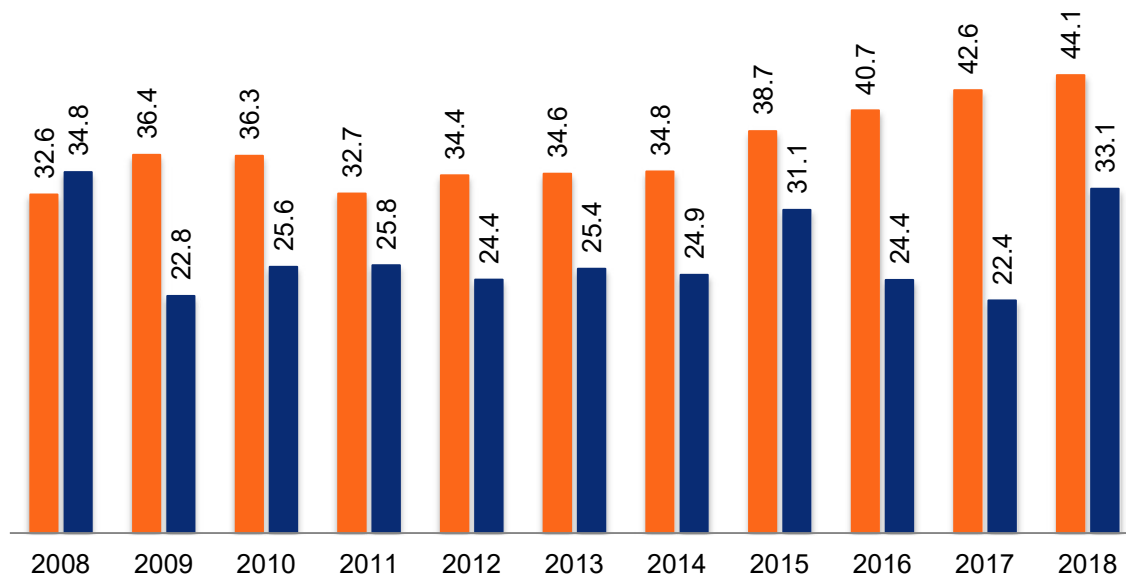

Six-Year Graduation Rates Bachelor's Degree Seeking First-Time, Full-Time Freshman Cohort by Gender

■ Female ■ Male

Cohort	Female			Male		
	Initial Cohort	# of Graduates	Graduation Rate	Initial Cohort	# of Graduates	Graduation Rate
2008	218	71	32.6	118	41	34.8
2009	228	83	36.4	114	26	22.8
2010	303	110	36.3	121	31	25.6
2011	300	98	32.7	128	33	25.8
2012	331	114	34.4	164	40	24.4
2013	269	93	34.6	177	45	25.4
2014	250	87	34.8	165	41	24.9
2015	292	113	38.7	164	51	31.1
2016	295	120	40.7	156	38	24.4
2017	326	139	42.6	192	43	22.4
2018	347	153	44.1	169	56	33.1