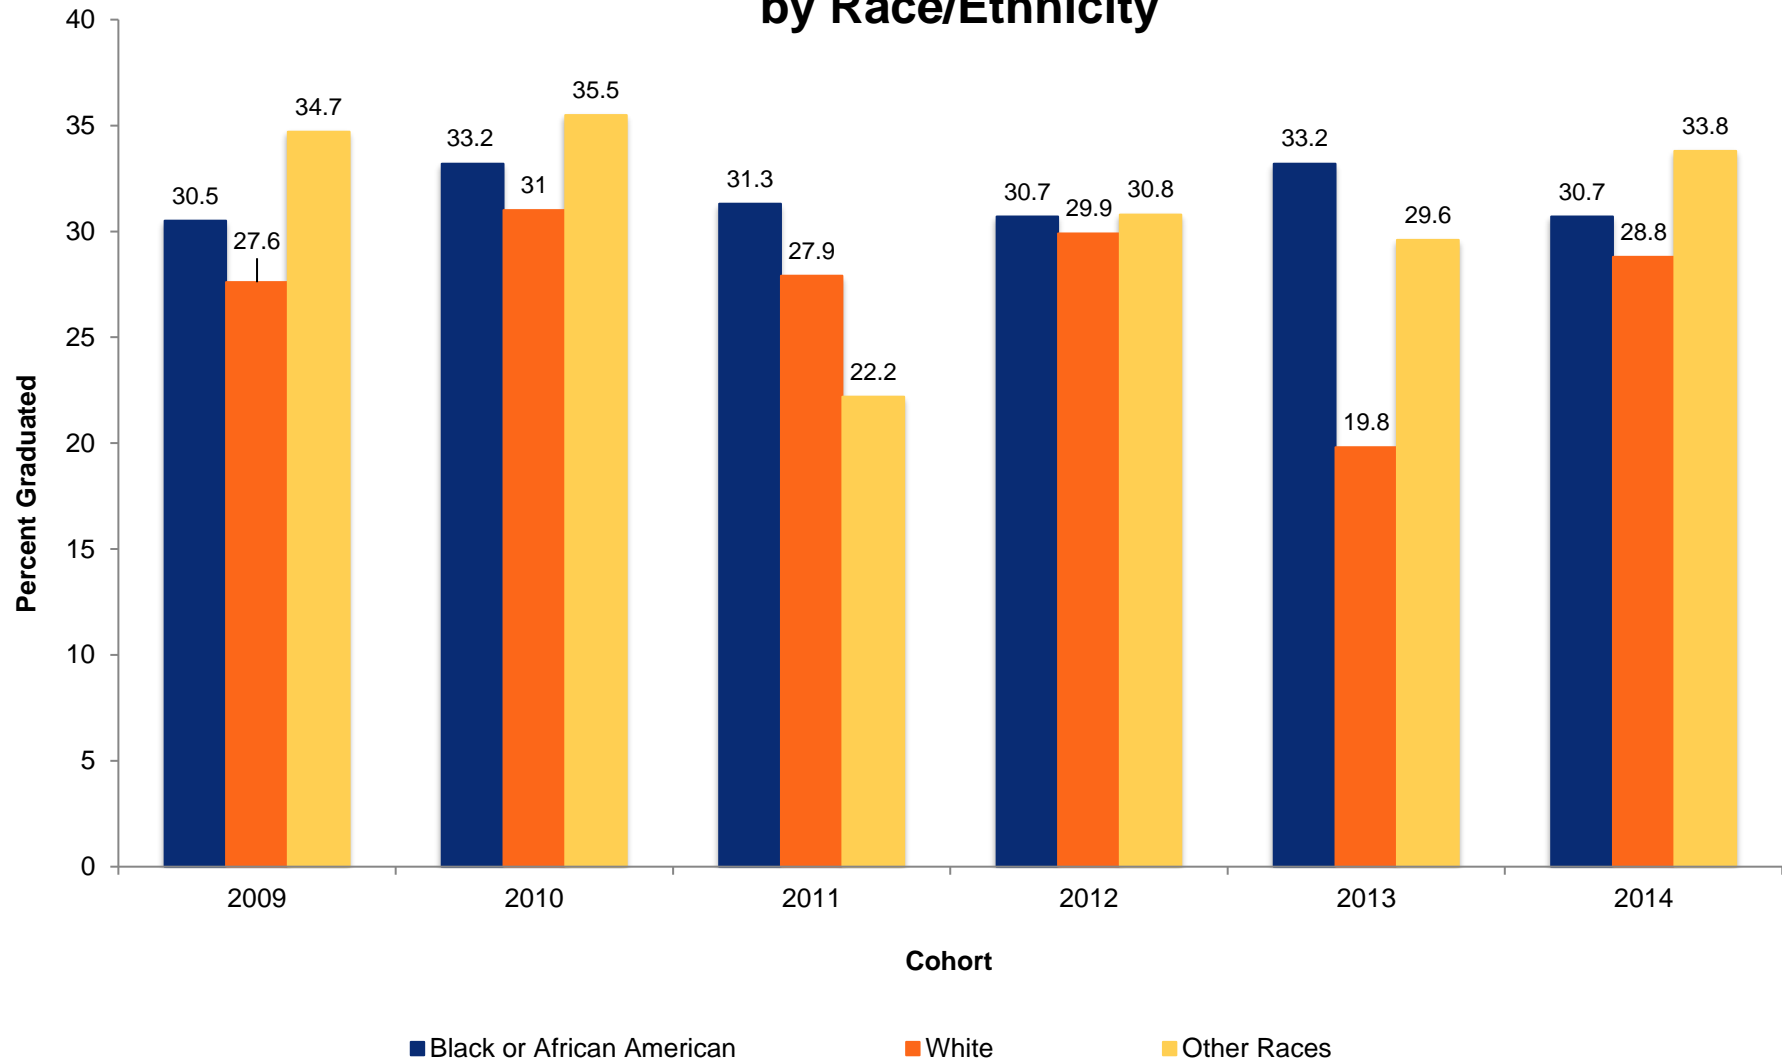

Six-Year Graduation Rates Bachelor's Degree Seeking First-Time, Full-Time Freshman by Race/Ethnicity

Note: Other Races represents the races who had less than 10 students in the cohort and could not be showed to protect student privacy.