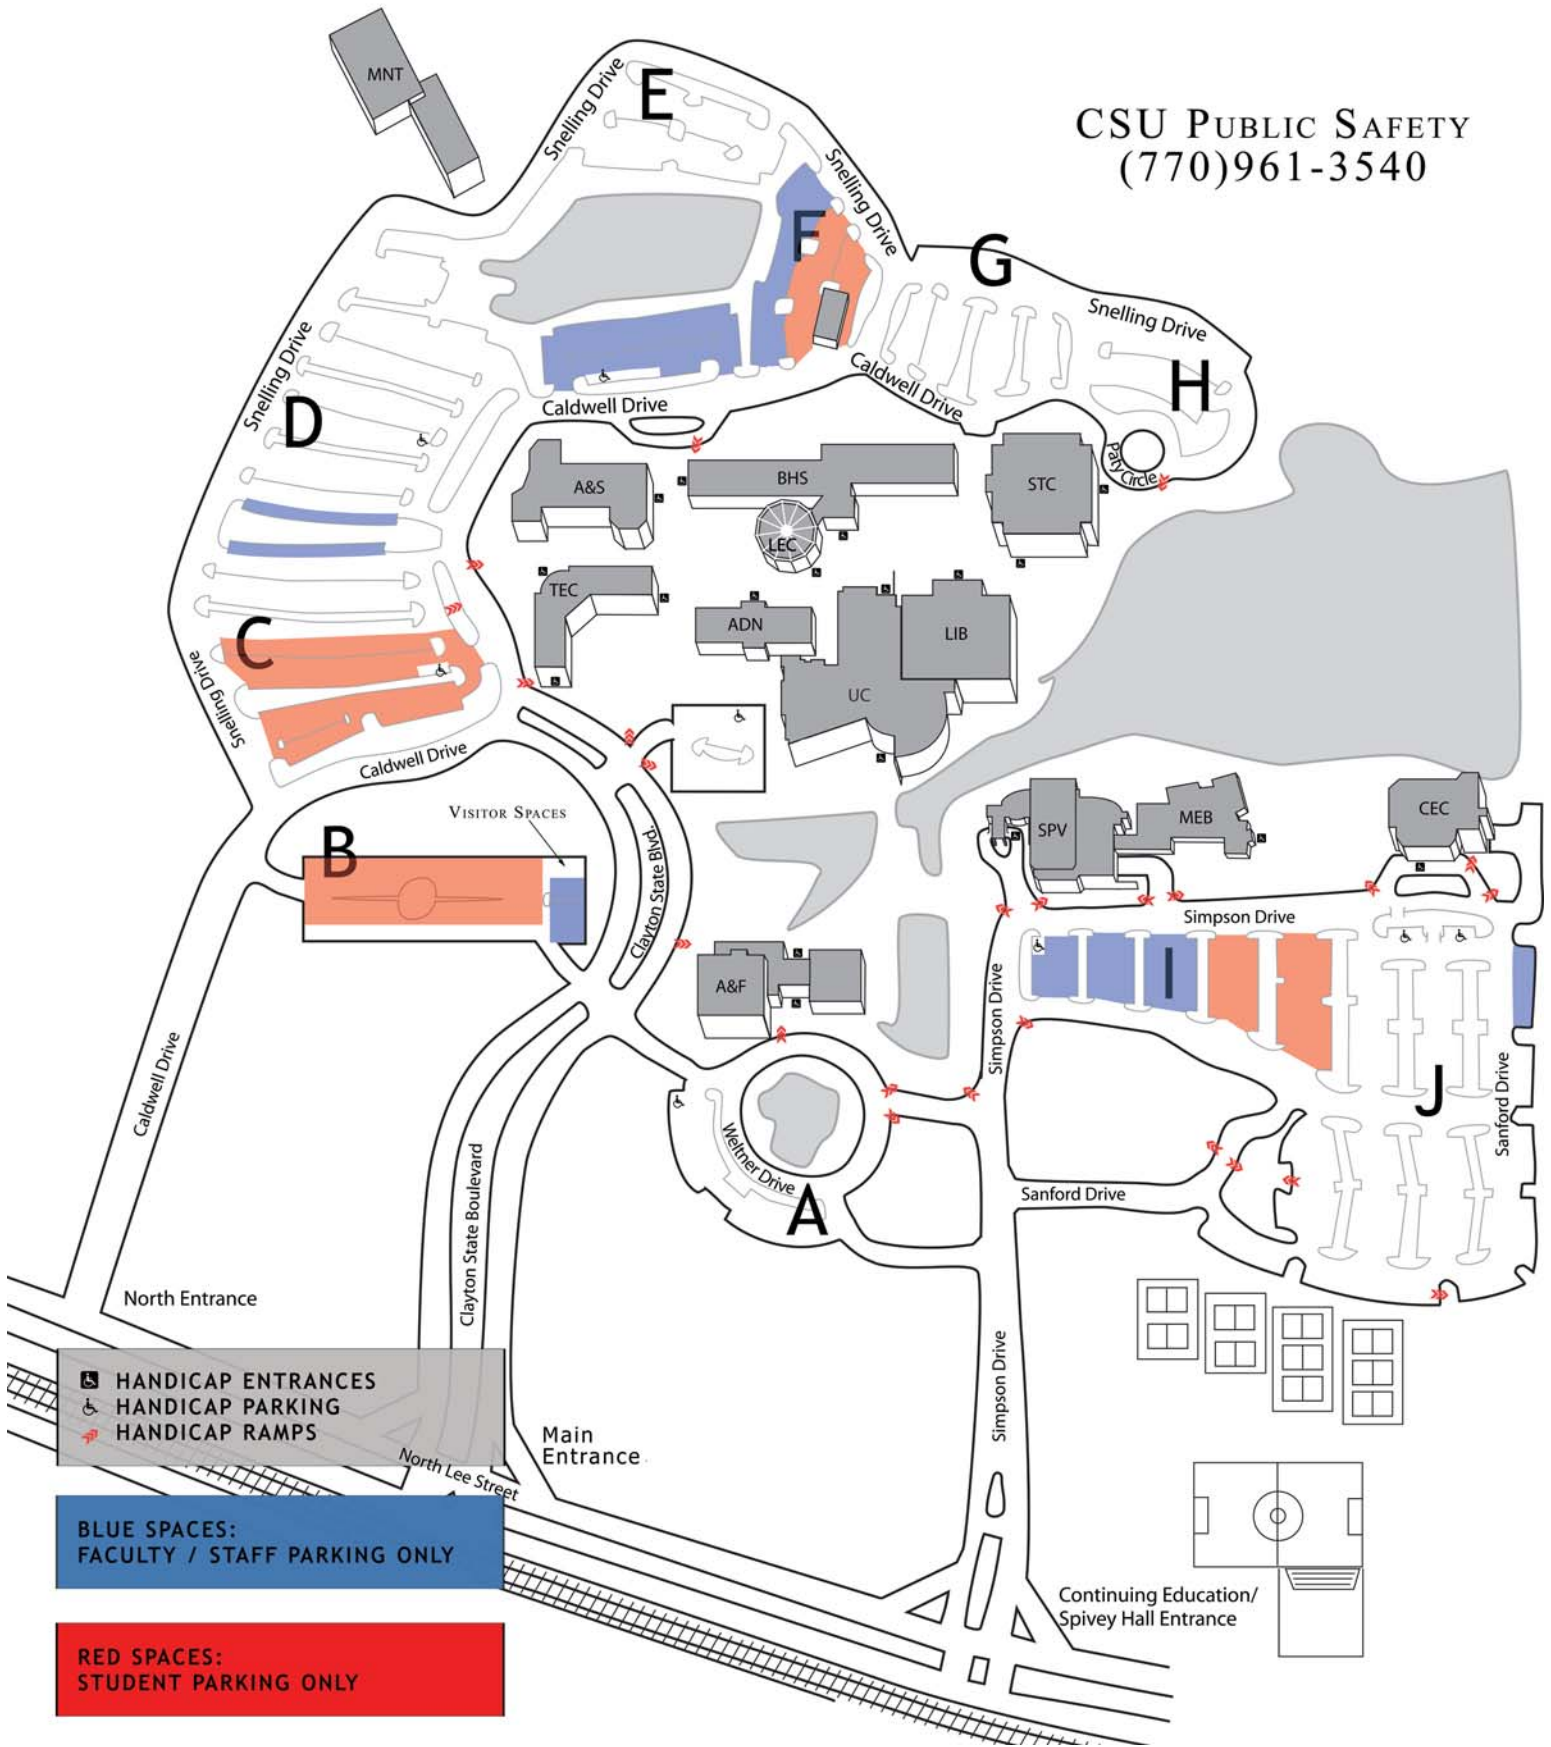

CLAYTON STATE UNIVERSITY

CSU PUBLIC SAFETY
(770)961-3540

HANDICAP ENTRANCES
 HANDICAP PARKING
 HANDICAP RAMPS

BLUE SPACES:
FACULTY / STAFF PARKING ONLY

RED SPACES:
STUDENT PARKING ONLY